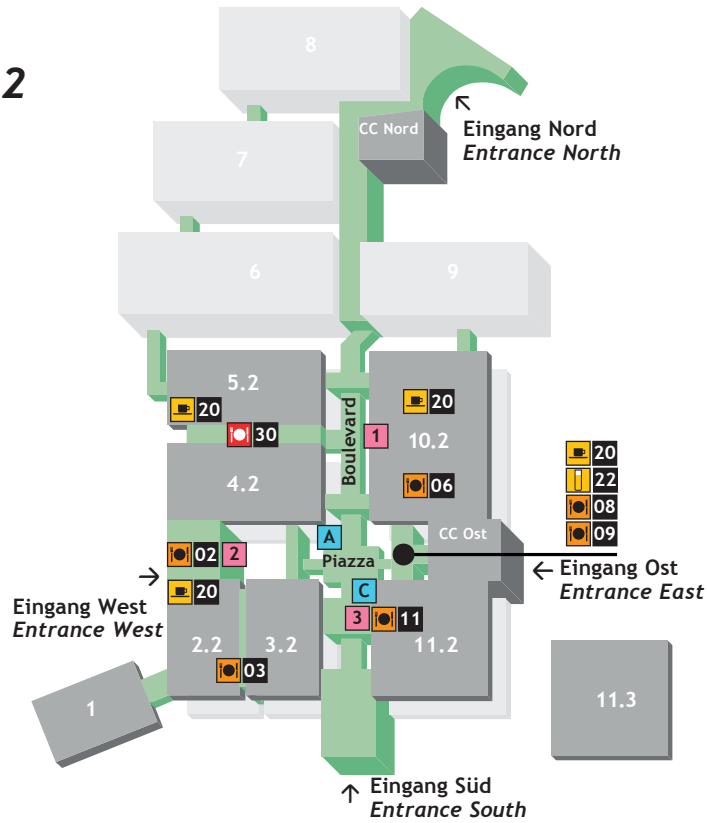

Ebene 1 · Level 1

01.-03.03.2020

04.03.2020

Self Service Restaurants:

02	Edison	11:00 - 18:00 Uhr · 11:00 a.m. to 06:00 p.m.	11:00 - 17:00 Uhr · 11:00 a.m. to 05:00 p.m.
03	Einstein	11:00 - 18:00 Uhr · 11:00 a.m. to 06:00 p.m.	geschlossen · closed
06	Newton	11:00 - 18:00 Uhr · 11:00 a.m. to 06:00 p.m.	11:00 - 16:00 Uhr · 11:00 a.m. to 04:00 p.m.
07	Asia Wok	11:00 - 16:00 Uhr · 11:00 a.m. to 04:00 p.m.	11:00 - 16:00 Uhr · 11:00 a.m. to 04:00 p.m.
08	Pizzabar	11:00 - 16:00 Uhr · 11:00 a.m. to 04:00 p.m.	11:00 - 16:00 Uhr · 11:00 a.m. to 04:00 p.m.
09	Pastabar	11:00 - 16:00 Uhr · 11:00 a.m. to 04:00 p.m.	geschlossen · closed
11	American Diner	11:00 - 16:00 Uhr · 11:00 a.m. to 04:00 p.m.	11:00 - 16:00 Uhr · 11:00 a.m. to 04:00 p.m.

Full Service Restaurant:

30	Ampère ASIA (Restaurant)	11:00 - 16:00 Uhr · 11:00 a.m. to 04:00 p.m.	11:00 - 16:00 Uhr · 11:00 a.m. to 04:00 p.m.
30	Ampère ASIA (Bar)	09:00 - 18:00 Uhr · 09:00 a.m. to 06:00 p.m.	09:00 - 17:00 Uhr · 09:00 a.m. to 05:00 p.m.

Snack Points & Bars:

20	Snack Point	09:00 - 18:00 Uhr · 09:00 a.m. to 06:00 p.m.	09:00 - 17:00 Uhr · 09:00 a.m. to 05:00 p.m.
20	Snack Point (Halle 4.1 Südwest)	09:00 - 18:00 Uhr · 09:00 a.m. to 06:00 p.m.	geschlossen · closed

Ebene 2 · Level 2

01.-03.03.2020

04.03.2020

Snack Points & Bars:

-  20 Snack Point (Pass. 10/11 West)
-  22 Kölschbar

08:00 - 18:30 Uhr · 08:00 a.m. to 06:30 p.m. 08:00 - 17:30 Uhr · 08:00 a.m. to 17:30 p.m.
 11:00 - 19:00 Uhr* · 11:00 a.m. to 07:00 p.m.* geschlossen · closed
 *So., 01.03.2020: 11:00 - 16:00 Uhr
 *So., 01.03.2020: 11:00 a.m. to 04:00 p.m.