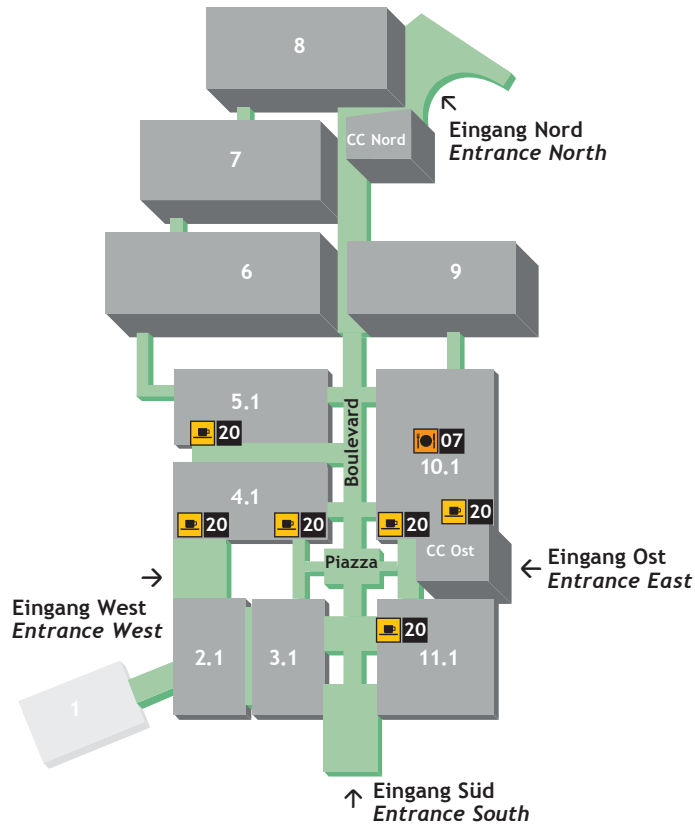

Ebene 1 · Level 1

01.-03.03.2020

04.03.2020

Self Service Restaurants:

02	Edison	11:00 - 18:00 Uhr · 11:00 a.m. to 06:00 p.m.	11:00 - 17:00 Uhr · 11:00 a.m. to 05:00 p.m.
03	Einstein	11:00 - 18:00 Uhr · 11:00 a.m. to 06:00 p.m.	geschlossen · closed
06	Newton	11:00 - 18:00 Uhr · 11:00 a.m. to 06:00 p.m.	11:00 - 16:00 Uhr · 11:00 a.m. to 04:00 p.m.
07	Asia Wok	11:00 - 16:00 Uhr · 11:00 a.m. to 04:00 p.m.	11:00 - 16:00 Uhr · 11:00 a.m. to 04:00 p.m.
08	Pizzabar	11:00 - 16:00 Uhr · 11:00 a.m. to 04:00 p.m.	11:00 - 16:00 Uhr · 11:00 a.m. to 04:00 p.m.
09	Pastabar	11:00 - 16:00 Uhr · 11:00 a.m. to 04:00 p.m.	geschlossen · closed
11	American Diner	11:00 - 16:00 Uhr · 11:00 a.m. to 04:00 p.m.	11:00 - 16:00 Uhr · 11:00 a.m. to 04:00 p.m.

Full Service Restaurant:

30	Ampère ASIA (Restaurant)	11:00 - 16:00 Uhr · 11:00 a.m. to 04:00 p.m.	11:00 - 16:00 Uhr · 11:00 a.m. to 04:00 p.m.
30	Ampère ASIA (Bar)	09:00 - 18:00 Uhr · 09:00 a.m. to 06:00 p.m.	09:00 - 17:00 Uhr · 09:00 a.m. to 05:00 p.m.

Snack Points & Bars:

20	Snack Point	09:00 - 18:00 Uhr · 09:00 a.m. to 06:00 p.m.	09:00 - 17:00 Uhr · 09:00 a.m. to 05:00 p.m.
20	Snack Point (Halle 4.1 Südwest)	09:00 - 18:00 Uhr · 09:00 a.m. to 06:00 p.m.	geschlossen · closed

Ebene 2 · Level 2

01.-03.03.2020

04.03.2020

Snack Points & Bars:

-  20 Snack Point (Pass. 10/11 West)
-  22 Kölschbar

08:00 - 18:30 Uhr · 08:00 a.m. to 06:30 p.m. 08:00 - 17:30 Uhr · 08:00 a.m. to 17:30 p.m.
 11:00 - 19:00 Uhr* · 11:00 a.m. to 07:00 p.m.* geschlossen · closed
 *So., 01.03.2020: 11:00 - 16:00 Uhr
 *So., 01.03.2020: 11:00 a.m. to 04:00 p.m.