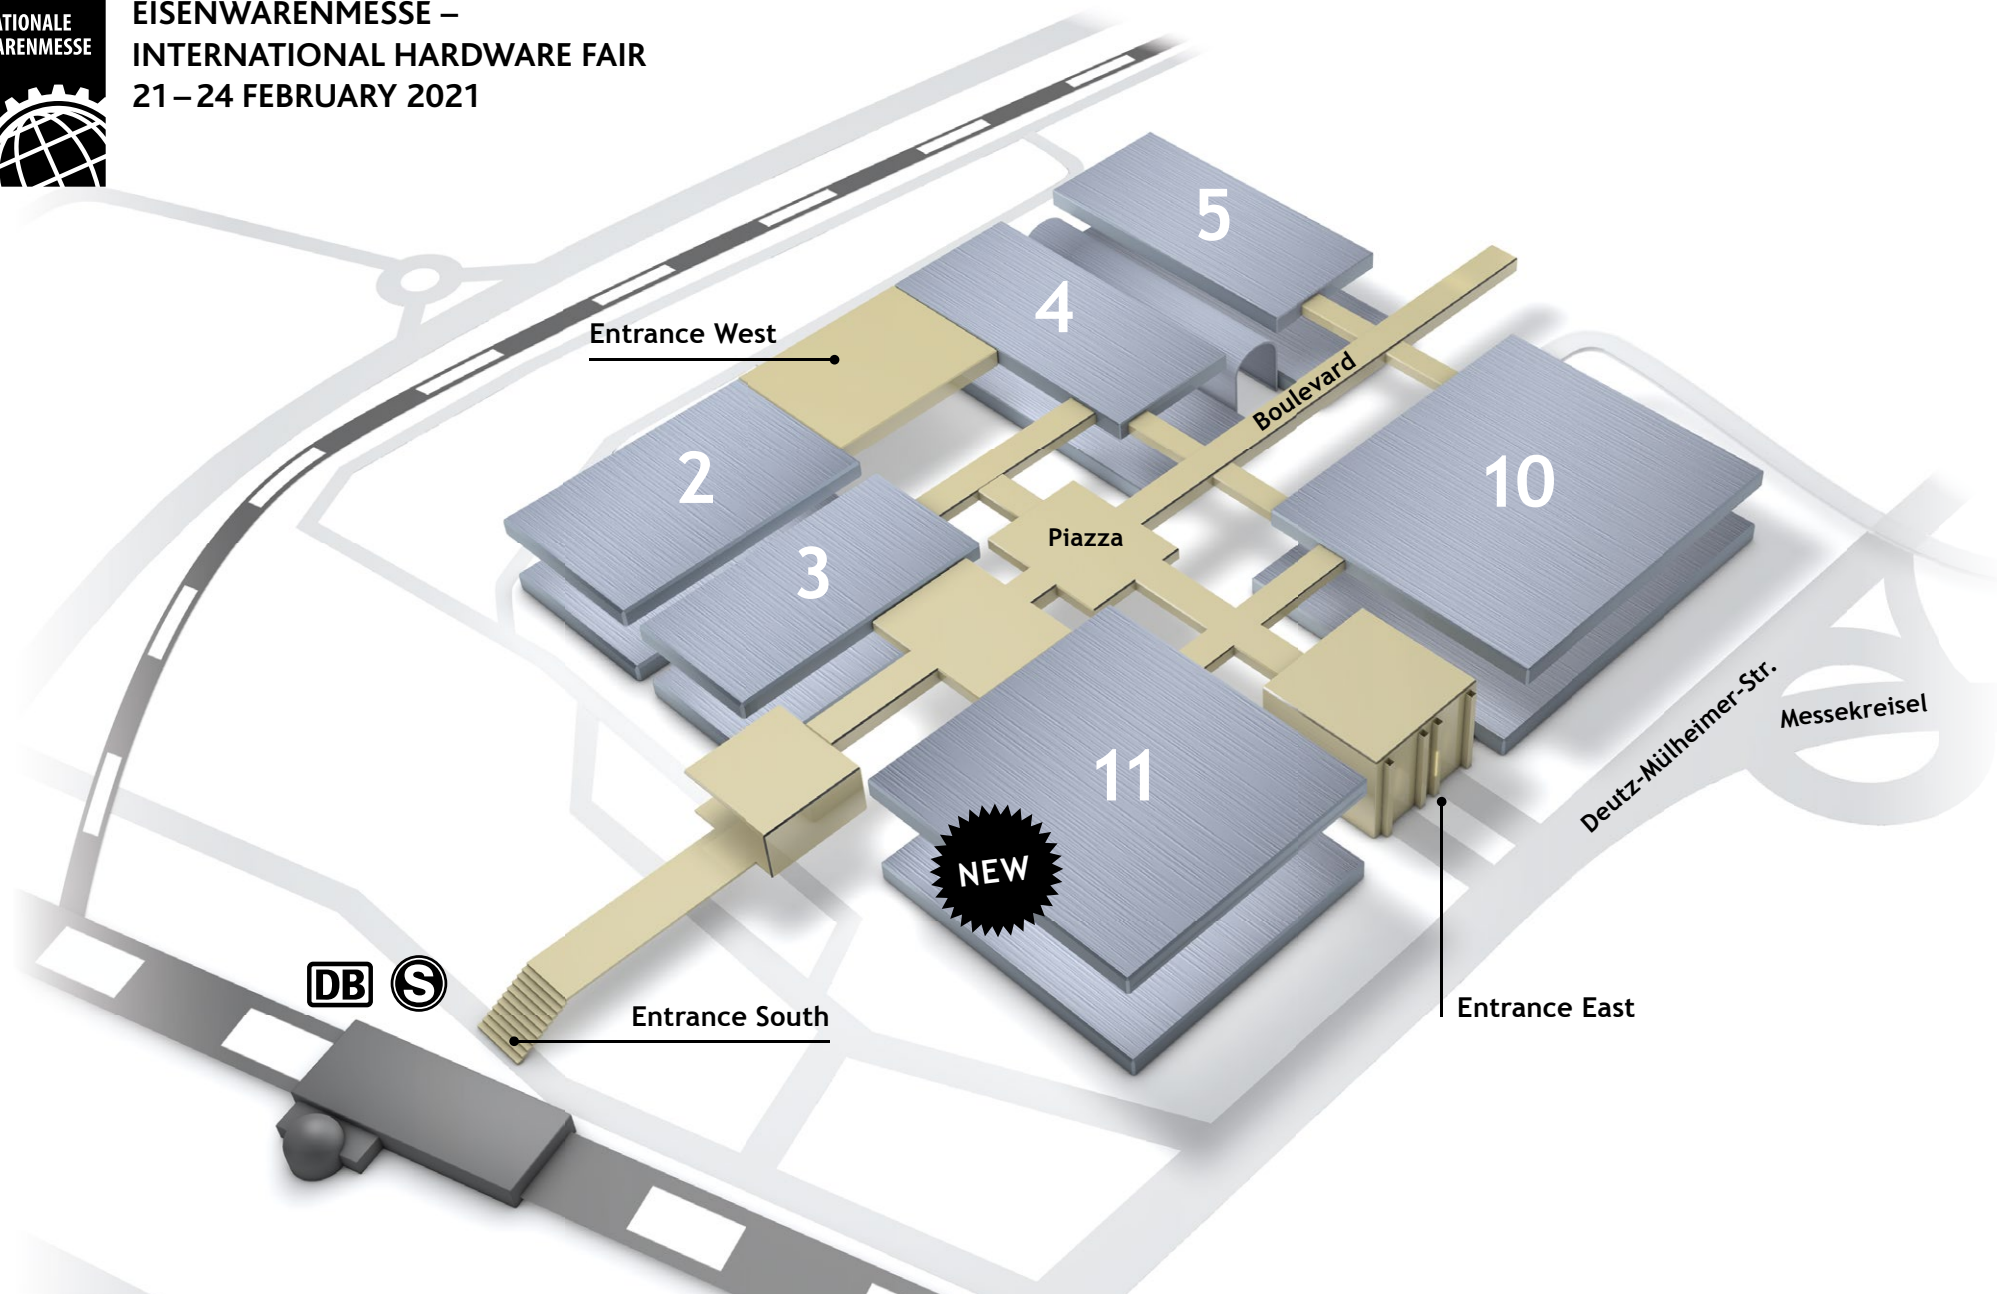

EISENWARENMESSE –
INTERNATIONAL HARDWARE FAIR
21 – 24 FEBRUARY 2021

INDUSTRIAL SUPPLY

Halls 2, 3, 4, 5

TOOLS

Halls 2, 4, 5, 10, 11

FIXING AND FASTENING
TECHNOLOGY

Halls 2, 4, 5, 11

HOME IMPROVEMENT

Halls 2, 4, 5, 11